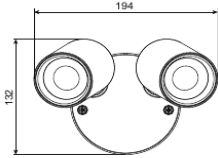

PHL LED SPOTLIGHT

PHL4285 LUX IP65 TRI-COLOUR

- Voltage: 240V 50Hz
- Power: Max. 32W
- Beam Angle: 60° per head
- LED CRI: >80
- IP Rating: IP65
- Electrician Friendly Quick Connection Design
- LED Colour: Tri-colour (3000K / 4000K / 5000K)
- Double Insulation: Yes
- Average Life: 30,000 hours

Black (BK)

White (WH)

W194 × H132 × D162mm

CODE	POWER (W)	LED CCT (K)	LUMINOUS FLUX (lm)	DIMENSIONS (mm)	QTY /CTN
PHL4285/BK	32	3000k 4000k 5000k	2900lm 3200lm 3000lm	W194 x H132 x D162	12
PHL4285/WH	32	3000k 4000k 5000k	2900lm 3200lm 3000lm	W194 x H132 x D162	12