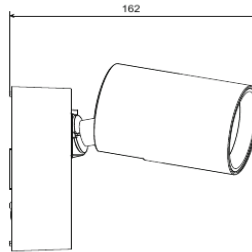

PHL LED SPOTLIGHT

PHL4285 LUX IP65 TRI-COLOUR

- Voltage: 240V 50Hz
- Power: Max. 32W
- Beam Angle: 60° per head
- LED CRI: >80
- IP Rating: IP65
- Electrician Friendly Quick Connection Design
- LED Colour: Tri-colour (3000K / 4000K / 5000K)
- Double Insulation: Yes
- Average Life: 30,000 hours

Black (BK)

White (WH)

W194 × H132 × D162mm

CODE	POWER (W)	LED CCT (K)	LUMINOUS FLUX (lm)	DIMENSIONS (mm)	QTY /CTN
PHL4285/BK	32	3000k 4000k 5000k	2900lm 3200lm 3000lm	W194 x H132 x D162	12
PHL4285/WH	32	3000k 4000k 5000k	2900lm 3200lm 3000lm	W194 x H132 x D162	12