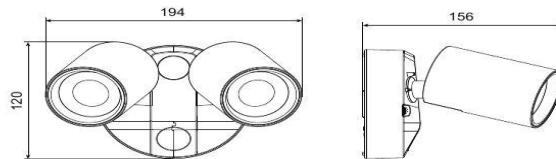

## PHL4275 MAX IP65 TRI-COLOUR

Black (BK)

- Voltage: 240V 50Hz
- Power: Max. 32W
- Beam Angle: 60° per head
- LED CRI: >80
- IP Rating: IP65
- Electrician Friendly Quick Connection Design
- LED Colour: Tri-colour (3000K / 4000K / 5000K)
- Double Insulation: Yes
- Average Life: 30,000 hours

White (WH)

W194 × H120 × D156mm

CODE	POWER (W)	LED CCT (K)	LUMINOUS FLUX (lm)	QTY /CTN
PHL4275/BK	32	3000k 4000k 5000k	2900lm 3200lm 3000lm	12
PHL4275/WH	32	3000k 4000k 5000k	2900lm 3200lm 3000lm	12

Phonix Holdings Pty Ltd