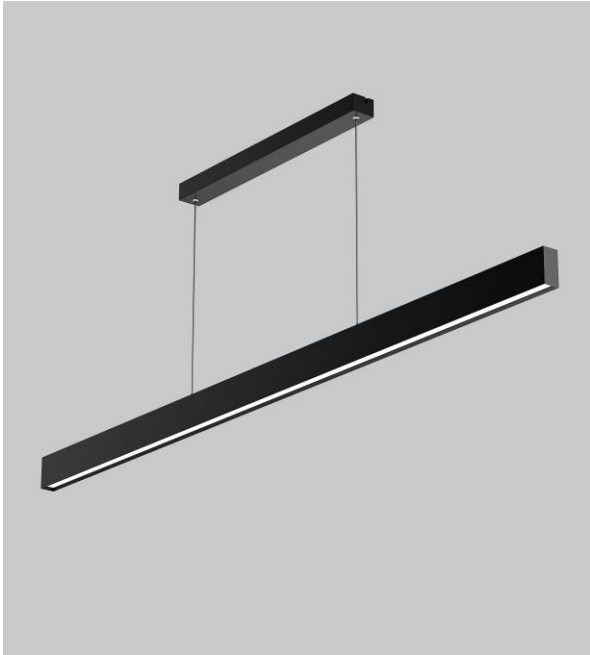

PHL LINEAR PENDANT LIGHT

PHL6240-80/TC

PHL6180-40/TC

PHL6150-40/TC

Dimmable

- **Voltage:240V, 50Hz**
- **Luminous/Watt: 80lm/W**
- **LED CRI: >90**
- **Pendant: 2 meters**
- **Average Life: 30,000hours**
- **Flicker Free**
- **Product comes with Australian approved Lifud brand dimmable driver**

CODE	POWER (W)	DIMENSIONS (mm)	LED CCT (K)	DIMMABLE	FINISH	QTY /CTN
PHL6240-80/TC	80	L2406mm W380mm H800mm	3000K 4200K 5700K	TRIAC Dimmable	Matt Black	2
PHL6180-40/TC	40	L1806mm W380mm H800mm	3000K 4200K 5700K	TRIAC Dimmable	Matt Black	4
PHL6150-40/TC	40	L1506mm W38mm H80mm	3000K 4200K 5700K	TRIAC Dimmable	Matt Black	2