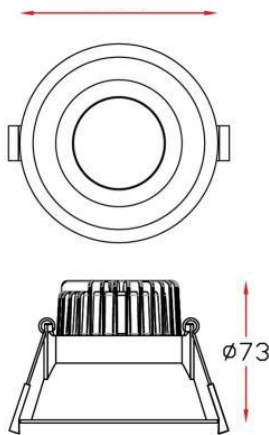

PHL LED DOWNLIGHT

PHL10H/DALI

- Voltage: AC 240V, 50Hz
- Power: 10W
- Beam Angle: 60°
- Hole Cutout: Ø90 mm
- LED CRI: >90
- Average Life: 40000 hours
- Three years replacement warranty

With LIFUD® brand DALI DT6+1% dimming depth (DALI-2/PUSH) + DIP switch + Flickering free LED driver.

IP44

IC-4

MODEL NO.	FITTING FINISH	LED CCT	LUMINOUS FLUX
PHL 10H/WH/DALI	White	2700K	580lm
PHL 10H/BK/DALI	Black	3000K	630lm
		4000K	720lm
		5000K	730lm
PHL 10H/GD/DALI	Gold	6000K	720lm