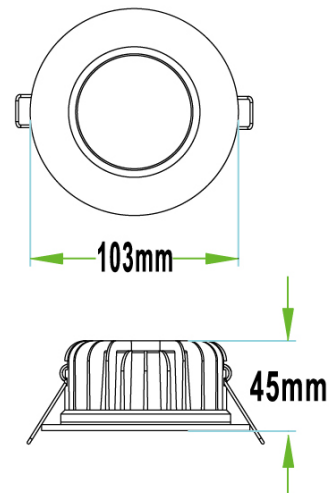

## PHL12C/DALI **CASA**

- Voltage: AC 240V, 50Hz
- Power: 10W
- Beam Angle: 60°
- Hole Cutout: Ø90mm
- LED CRI: >90
- Average Life: 40000 hours
- Three years replacement warranty

With LIFUD® brand DALI DT6+1% dimming depth (DALI-2/PUSH) + DIP switch + Flickering free LED driver.

**IP44 IC-4**

MODEL NO.	FITTING FINISH	LED CCT	LUMINOUS FLUX
PHL 12C/WH/DALI	White	2700K	650lm
		3000K	700lm
		4000K	820lm
PHL 12C/BK/DALI	Black	5000K	800lm
		6000K	760lm